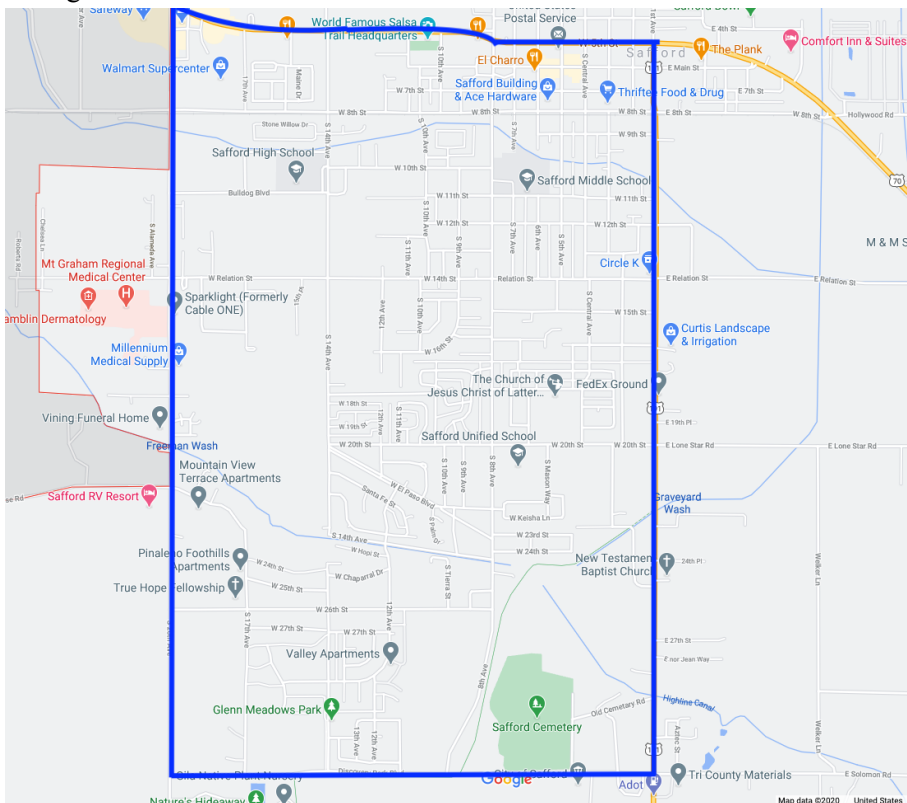

Dear Parents,

July 25, 2022

We've had a very difficult time hiring bus drivers. Our Governing Board agreed to raise bus driver pay in May of 2022. We have still not secured enough drivers for all of our routes. We are continuing our efforts to hire quality drivers and part of the process is training and securing their proper certification. We will have to start the school year by canceling some routes closest to the schools so we can continue our services to those farther away. As soon as we can hire enough bus drivers, we will start up the normal routes that are inside the regular bussing zone. The map below indicates the area INSIDE the blue line where routes are temporarily suspended. The areas OUTSIDE the blue line will continue to have bus services as scheduled. Preschool and the special education-only busses will still pick up at all regular bus stops in accordance with their IEP. Regular routes within the following boundaries have been temporarily canceled so students will not be picked up or dropped off:

- East of 20th Avenue to West of Highway 191
- South of Highway 70 to North of Discovery Park

Thank you for being patient during this time. Pickup and drop off times may vary for a while, but please be at your stop at the regular time. We will resume the normal bus routes as soon as we can and thank you for your understanding.